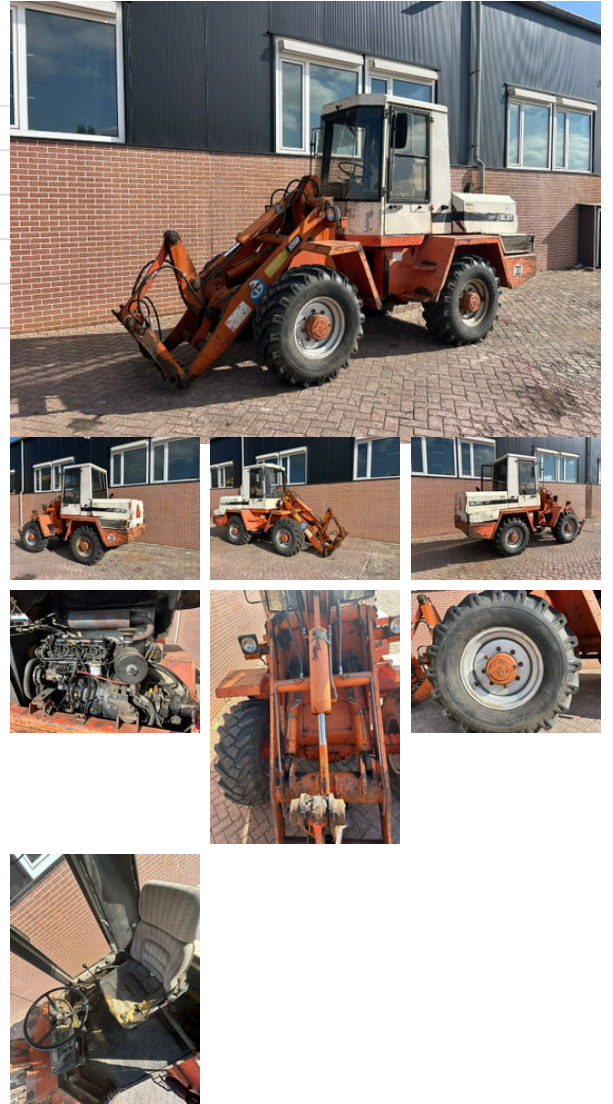

Schaeff SKL851

General characteristics

Brand	Schaeff
Subcategory	Wheel loader
Year of construction	1993
Hours displayed	17120
Condition	Used
Fuel	Diesel
CE marking	And

Properties

Single weight 6.300kg

Technical specifications

Drive wheels