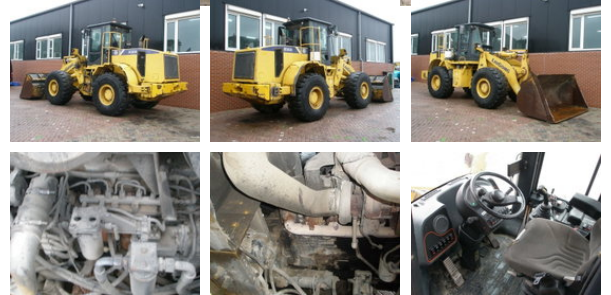

LiuGong CLG856-3

General characteristics

Brand	LiuGong
Subcategory	Wheel loader
Year of construction	2012
Hours displayed	10500
Condition	Used
General state	Good
Fuel	Diesel
CE marking	And

Properties

Single weight 16.810kg

Accessories

- Air conditioning

Technical specifications

Drive wheels