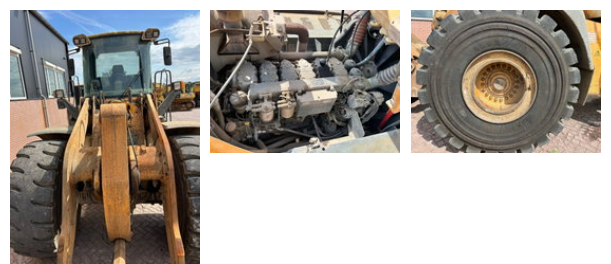

Liebherr L580

General characteristics

Brand	Liebherr
Subcategory	Wheel loader
License plate	TNS-82-T
Year of construction	2012
Date of first registration	30-06-2012
Hours displayed	12300
Condition	Used
General state	Good
Fuel	Diesel
CE marking	And

Properties

Single weight	25.200kg
---------------	----------

Accessories

- Air conditioning

Technical specifications

Drive	wheels
Assets	200kw