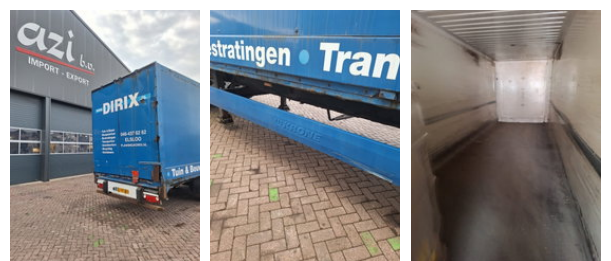

Krone SZK18

General characteristics

Brand	Krone
Subcategory	Closed box
License plate	OJ-97-DD
Year of construction	2005
Condition	Used
General state	Good

Properties

Single weight	7.000kg
Load capacity	23.000kg
GVW	30.000kg
Length	1.385cm
Width	255cm