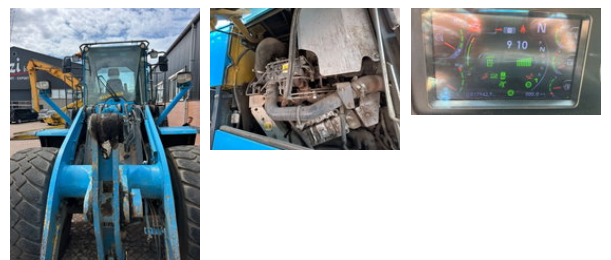

Komatsu WA470-7

General characteristics

Brand	Komatsu
Subcategory	Wheel loader
License plate	TFK-58-H
Year of construction	2016
Hours displayed	17950
Condition	Used
General state	Good
Fuel	Diesel
CE marking	And

Properties

Single weight 24.000kg

Technical specifications

Drive wheels