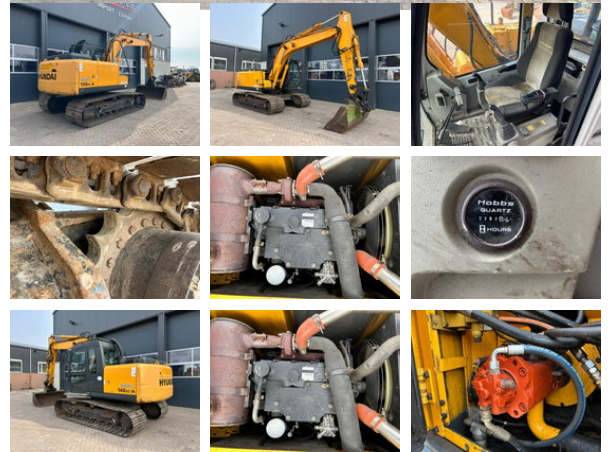

## Hyundai ROBEX140LC-7A

### General characteristics

|                      |                   |
|----------------------|-------------------|
| Brand                | Hyundai           |
| Subcategory          | Crawler excavator |
| Year of construction | 2007              |
| Hours displayed      | 12800             |
| Condition            | Used              |