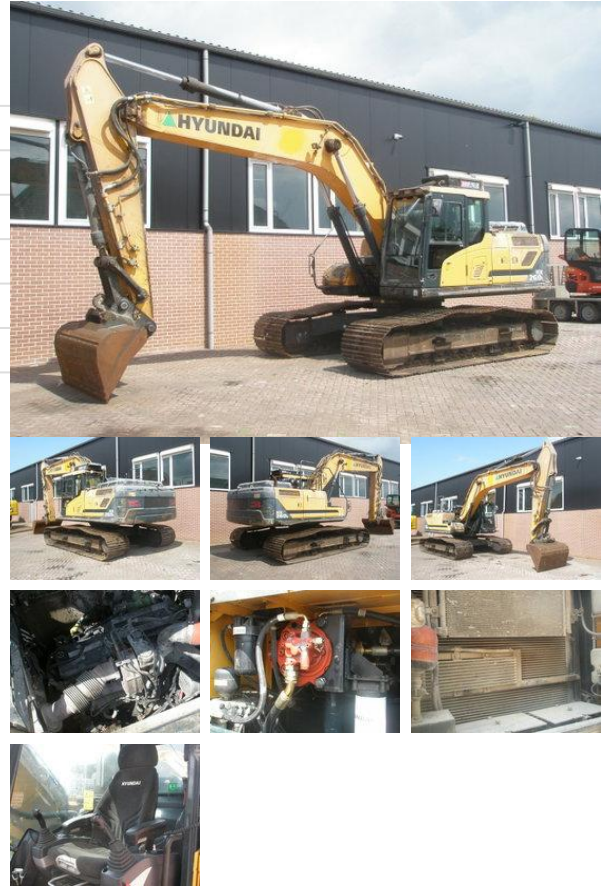

## Hyundai HX260LC

### General characteristics

Brand	Hyundai
Subcategory	Crawler excavator
Year of construction	2017
Hours displayed	14980
Condition	Used
General state	Good
Fuel	Diesel
CE marking	And

### Properties

Single weight 27.000kg