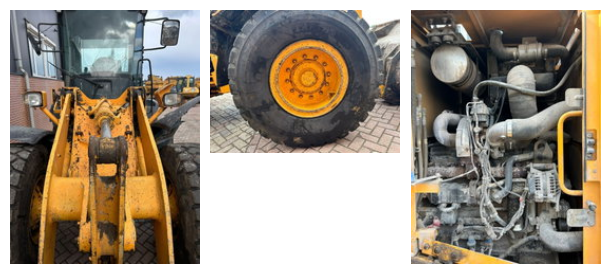

Hyundai HL 740-9A

General characteristics

Brand	Hyundai
Subcategory	Wheel loader
Year of construction	2015
Condition	Used
Fuel	Diesel
CE marking	And

Properties

Single weight	12.700kg
---------------	----------

Technical specifications

Drive	wheels
Assets	116kw