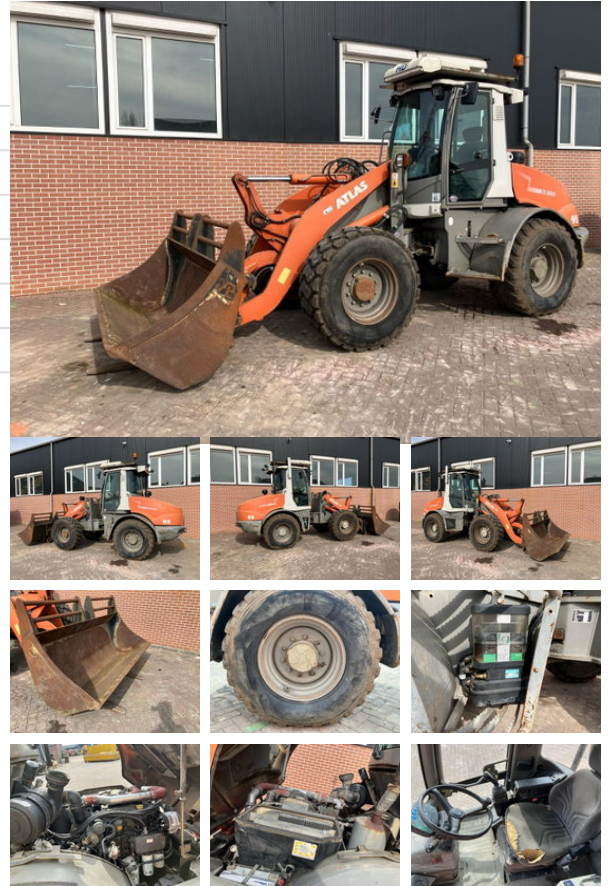

## Atlas AR95

### General characteristics

Brand	Atlas
Subcategory	Wheel loader
Year of construction	2011
Hours displayed	13500
Condition	Used
General state	Good
Fuel	Diesel
CE marking	And

### Technical specifications

Drive	wheels
Assets	75kw