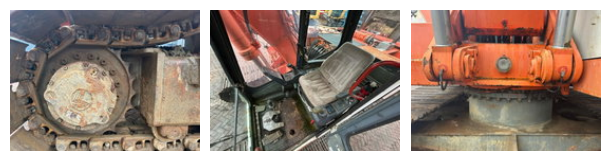

Atlas 1604LC

General characteristics

Brand	Atlas
Subcategory	Crawler excavator
Year of construction	1997
Hours displayed	17140
Condition	Used
General state	Good

Properties

Single weight	20.000kg
---------------	----------