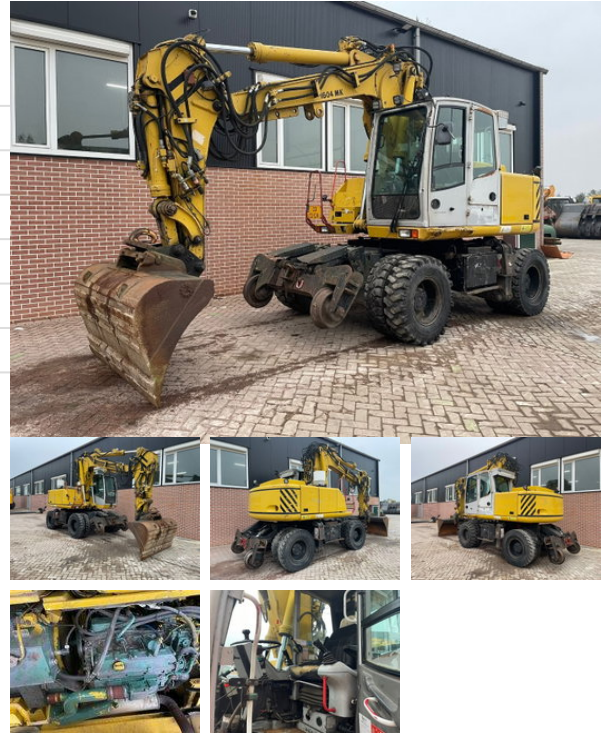

Atlas 1604K

General characteristics

Brand	Atlas
Subcategory	Wheeled excavator
Year of construction	2005
Hours displayed	8500
Condition	Used
General state	Good
Fuel	Diesel
CE marking	And

Properties

Single weight	18.000kg
---------------	----------

Technical specifications

Drive	wheels
Assets	93kw