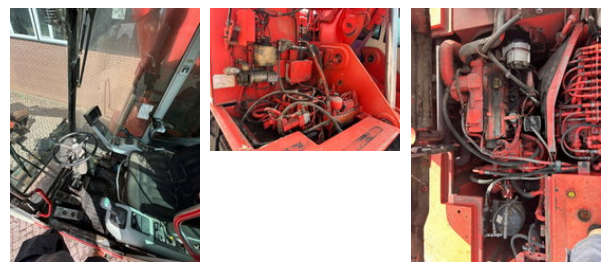

### General characteristics

Brand	Atlas
Subcategory	Wheeled excavator
License plate	TZP-15-H
Year of construction	2004
Date of first registration	30-06-2004
Hours displayed	16300
Condition	Used
General state	Good
Fuel	Diesel