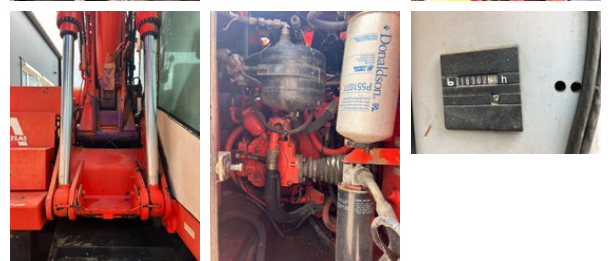

### General characteristics

Brand	Atlas
Subcategory	Wheeled excavator
License plate	TZP-15-H
Year of construction	2004
Date of first registration	30-06-2004
Hours displayed	16300
Condition	Used
General state	Good
Fuel	Diesel